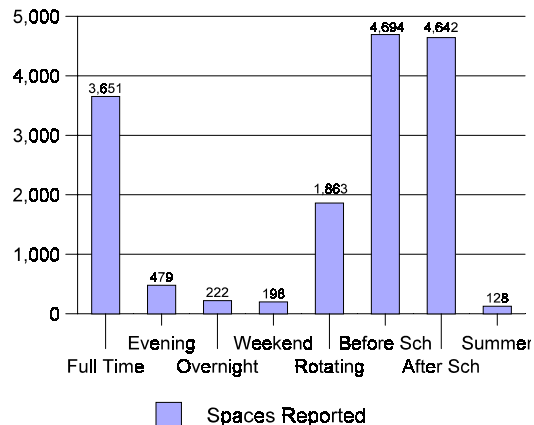

* For more information about these data, please refer to "Understanding The County Data Pages" at the beginning of this section.