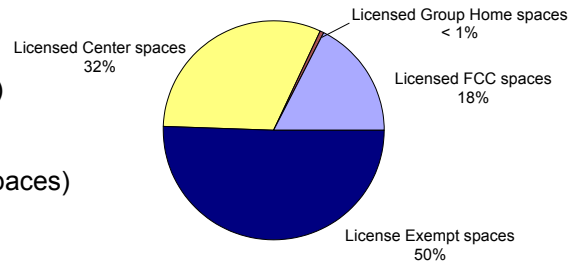

# ROCK ISLAND COUNTY

**Total Population: 149,374**

- Children under age 5: 9,486
- Children ages 5 to 9: 9,598
- Children ages 10 to 14: 10,160

Rock Island County is comprised of a relatively large urban area (Rock Island/Moline) and several smaller towns and rural areas as well. The urban area also enjoys proximity to Davenport and Bettendorf, Iowa which are cities directly across the river. This bi-state connection allows for joint projects and agency ties, including the Quad Cities AEYC affiliate and a combined United Way. Rock Island Arsenal joins the two states as well and is home to a large child care facility, which serves both military and civilian Arsenal employees.

Two hundred seventy-two child care providers with a capacity of almost 7,000 spaces serve the needs of the 9,846 children 5 years of age and under. An additional 3,000 spaces are needed to provide a wide range of choices to parents. In June 2001, 819 families in Rock Island County received child care assistance from Illinois DHS. Several large child care centers in Rock Island County serve low income families with sliding scale fees and 510 site contracted spaces with Illinois DHS. Blackhawk College offers a degree program in Early Childhood Education.

## Child Care Capacity

There are a total of 272 child care facilities listed with the local CCR&R with a capacity to serve 6,979 children.

Of those facilities, there are a total of:

- 164 Licensed Family Child Care (1,227 spaces)
- 3 Licensed Group Homes (34 spaces)
- 35 Licensed Centers (2,208 spaces)
- 70 License Exempt Centers & Homes (3,510 spaces)

## Child Care Capacity by Age Group and Schedule

Child care programs listed with the local CCR&R report the potential capacity by age group and schedule, as shown below. The actual enrollment or available spaces may vary.\*