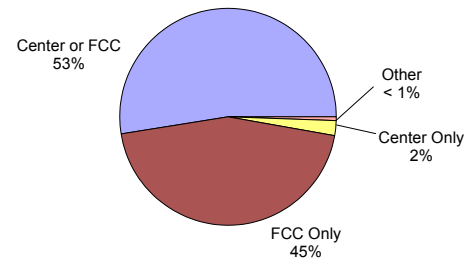

## Child Care Capacity

There are a total of 272 child care facilities listed with the local CCR&R with a capacity to serve 6,979 children.

Of those facilities, there are a total of:

- 164 Licensed Family Child Care (1,227 spaces)
- 3 Licensed Group Homes (34 spaces)
- 35 Licensed Centers (2,208 spaces)
- 70 License Exempt Centers & Homes (3,510 spaces)

## Child Care Capacity by Age Group and Schedule

Child care programs listed with the local CCR&R report the potential capacity by age group and schedule, as shown below. The actual enrollment or available spaces may vary.\*

## Child Care Requests

In Rock Island County, 800 families called the CCR&R to request care for 1,218 children.

Of those requests:

- 640 were for either Center or Family Child Care
- 546 were for Family Child Care Only
- 27 were for Center Only
- 0 were for In-Home Only
- 5 were for Other types of care

### Requests by Age Group and Schedule

Individuals calling the local CCR&R requested the types of care by the ages and schedules shown below.

Age Group	% Requested
Infants	24%
Toddlers	18%
2 Years	11%
3 & 4 Years	20%
5 & Ks	6%
School-Age	21%