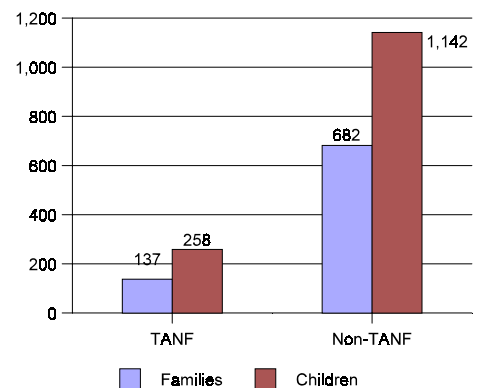

Assistance Paying for Care

The average provider rate for full-time care for an infant in Rock Island County is $96.82 per week, which is about 10% of the state median weekly family income of $997.

Assistance in paying for child care is provided through subsidies by DHS. In June 2001, there were a total of 819 families receiving subsidies for 1,400 children in care. This figure includes both TANF and non-TANF recipients.

Out of the 272 child care facilities in Rock Island County, 215 (79%) report that they accept DHS child care subsidies.