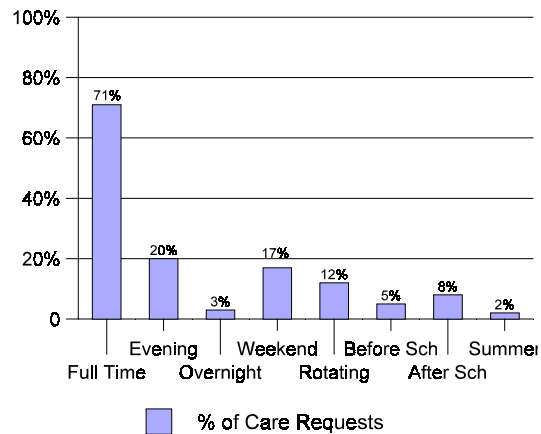

## Child Care Requests

In Rock Island County, 800 families called the CCR&R to request care for 1,218 children.

Of those requests:

- 640 were for either Center or Family Child Care
- 546 were for Family Child Care Only
- 27 were for Center Only
- 0 were for In-Home Only
- 5 were for Other types of care

### Requests by Age Group and Schedule

Individuals calling the local CCR&R requested the types of care by the ages and schedules shown below.

Age Group	% Requested
Infants	24%
Toddlers	18%
2 Years	11%
3 & 4 Years	20%
5 & Ks	6%
School-Age	21%